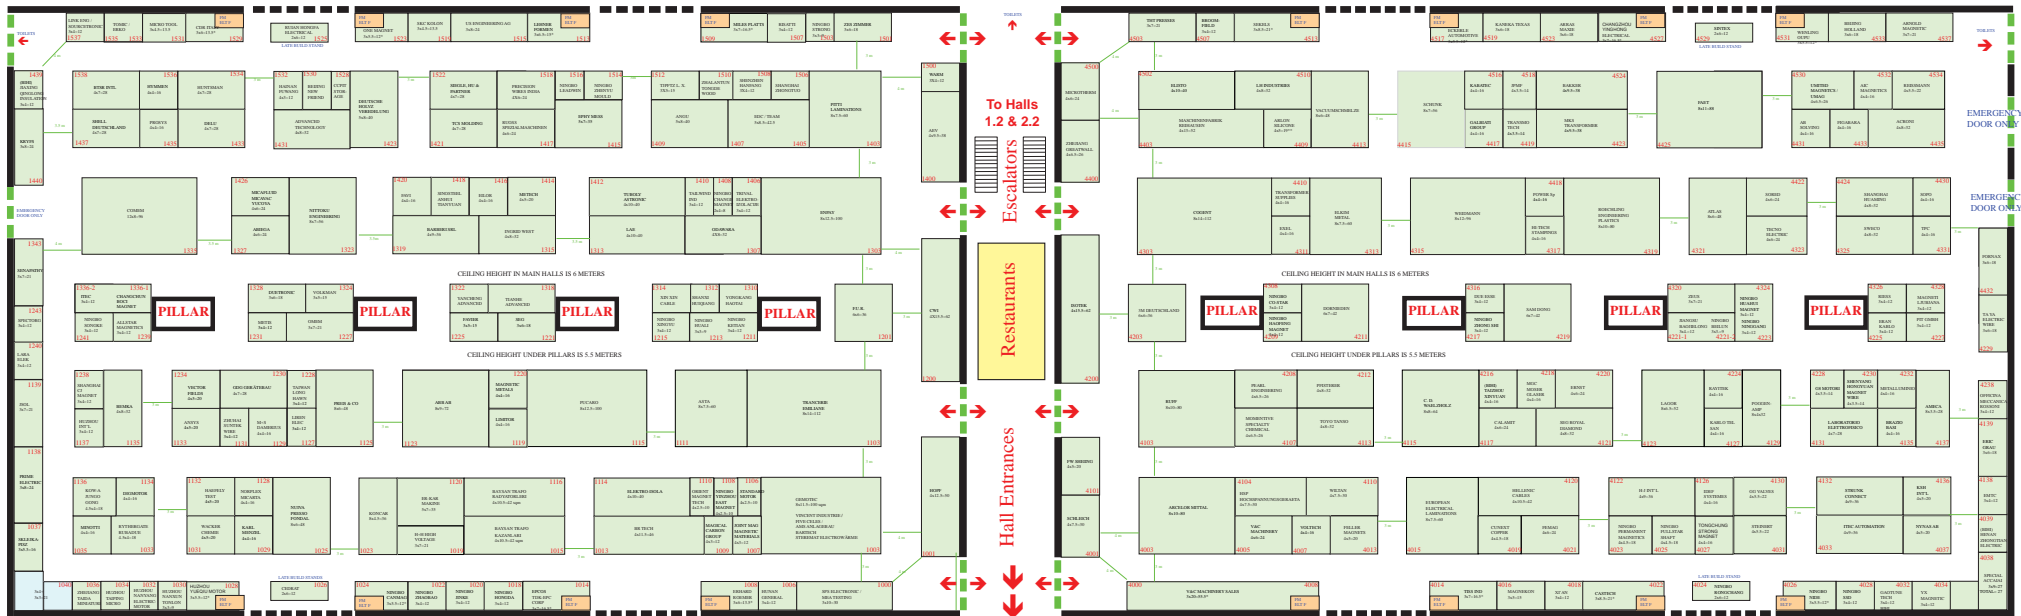

Hall 1.1 (Lower Level)

Hall 1.1 Stands 1000 - 1600
Hall 1.2 Stands 2000 - 2600
Hall 2.2 Stands 3000 - 3600
Hall 2.1 Stands 4000 - 4600

To South Hall
Registration Area,
INDUCTICA Conference
& Building Entrance

FLOOR PLAN LEGEND

- Available Stand
- Contracted Stand
- Reserved Stand

Hall 2.1 (Lower Level)