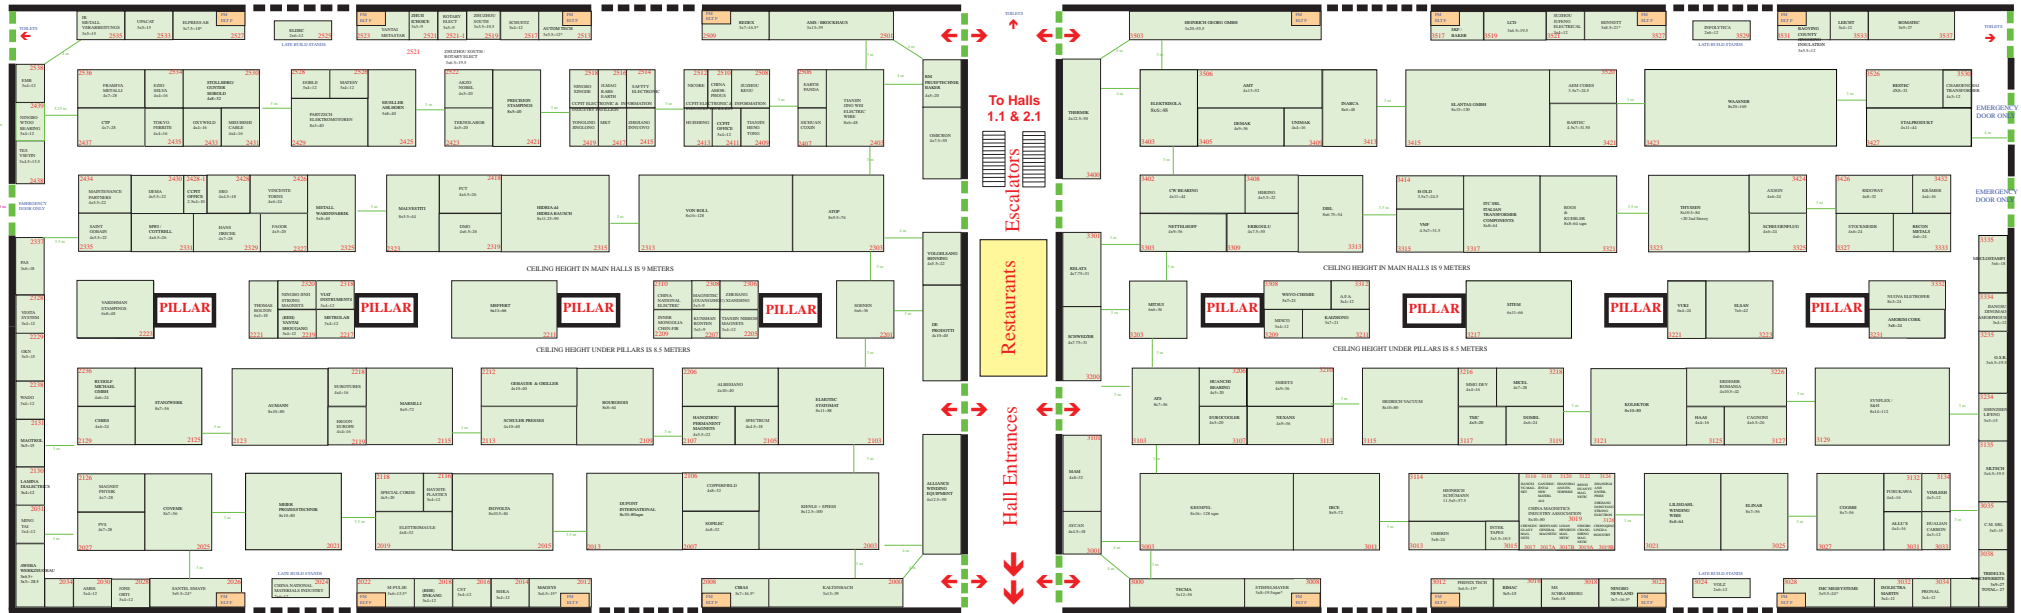

CWIEME Berlin 2012 - Exhibition Halls - Messe Berlin - 26 - 27 - 28 June, 2012

Hall 1.2 (Upper Level)

To South Hall Registration Area,
INDUCTICA Conference
& Building Entrance

Hall 2.2 (Upper Level)