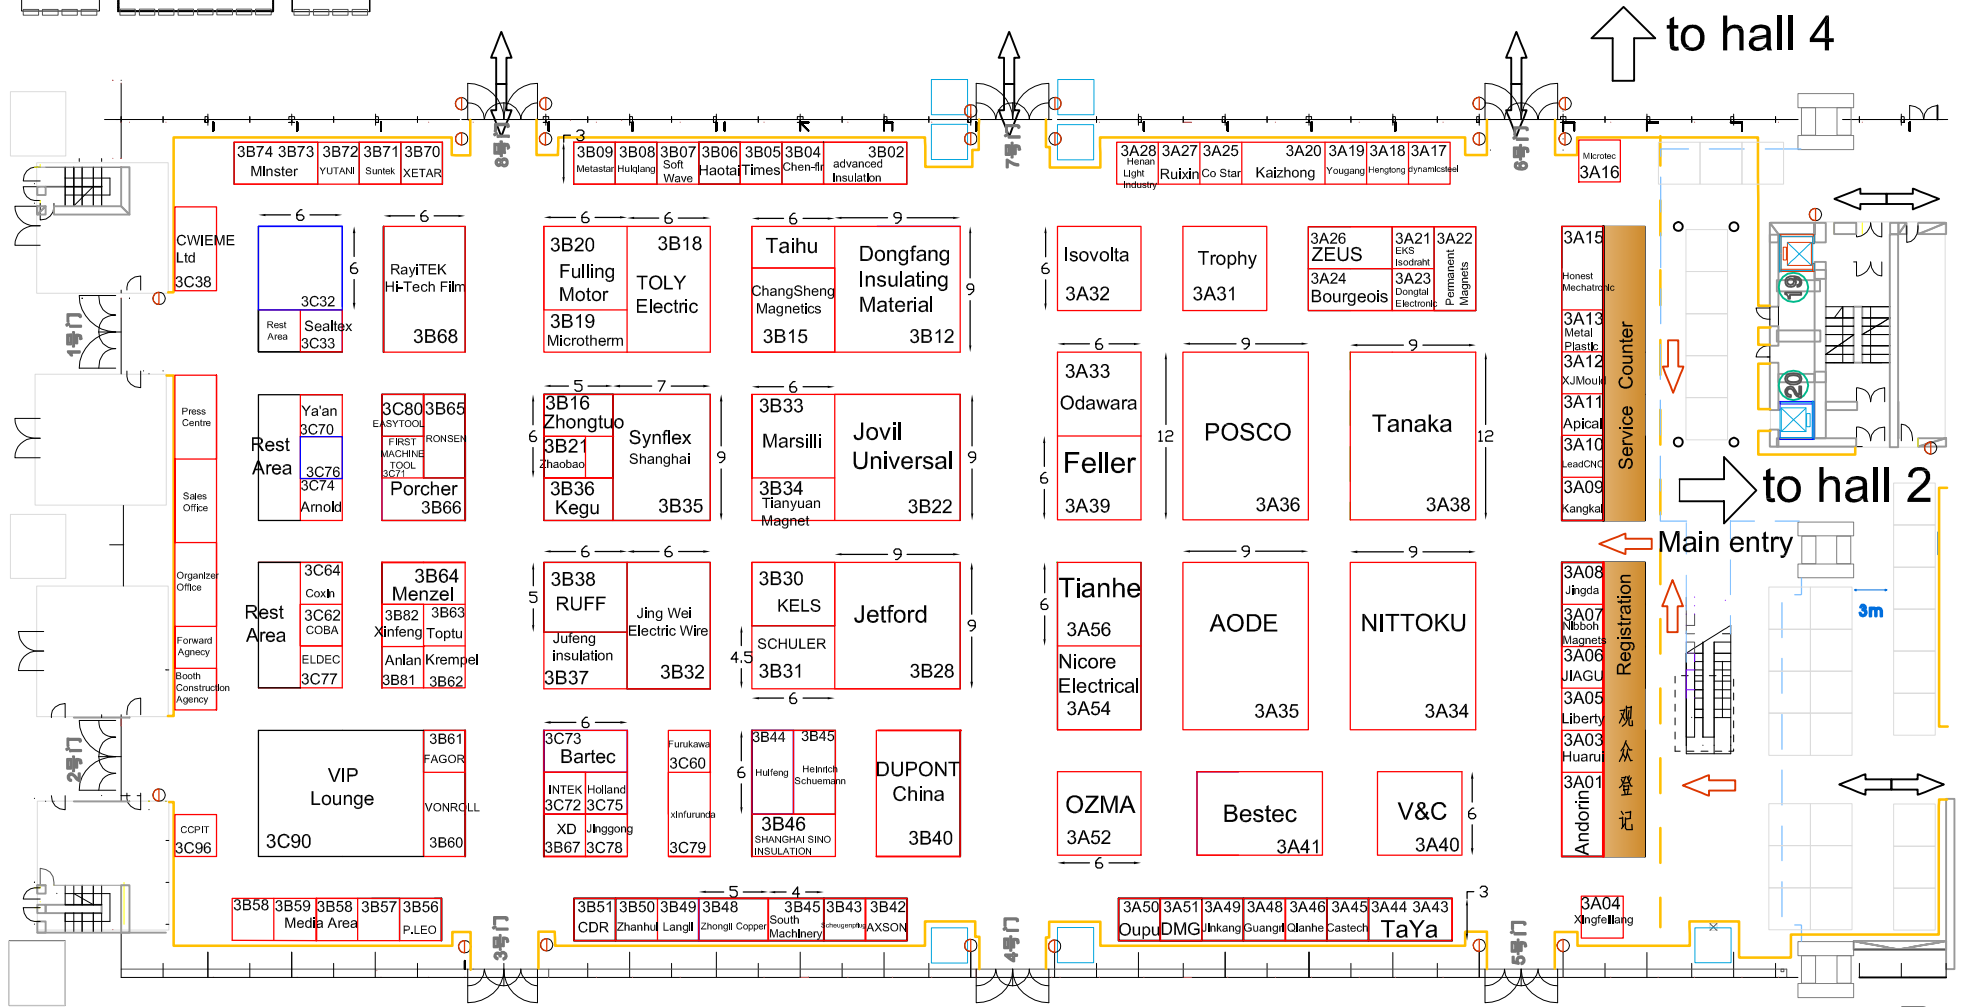

CWIEME Shenzhen

March.28-31, 2012

Hall 3 Shenzhen Convention & Exhibition Center